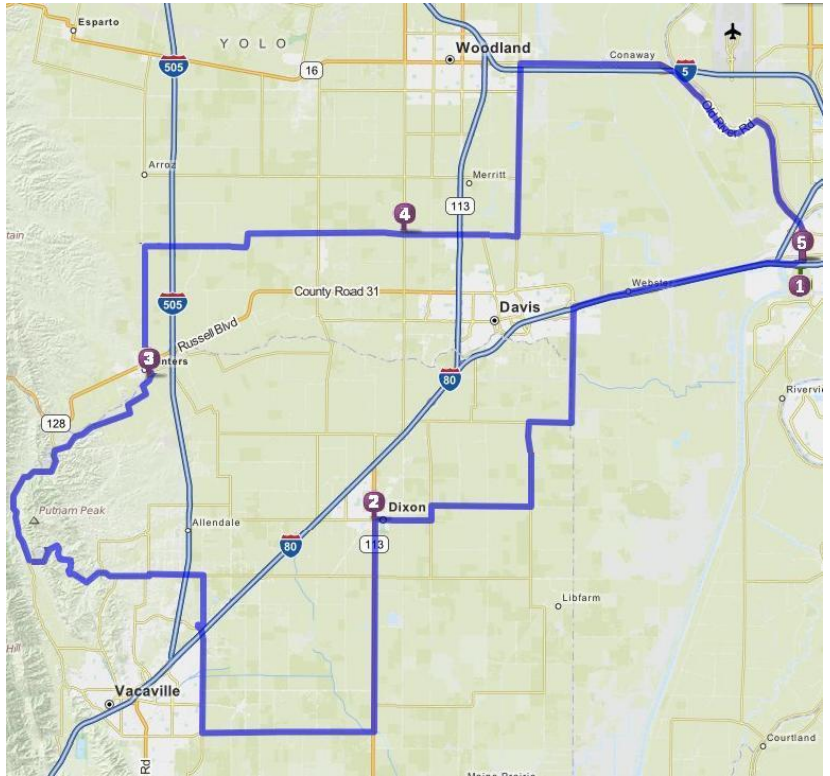

RCHR 2nd Annual Poker Run 4/20/2013

1. Mid-Cal Cycle - West Sacramento sign-in 8:15 - 9am, pack leaves 9:30
2. Bud's Pub/Grill - Dixon
3. Dee Dee's - Winters
4. Plainfield Station - Woodland
5. Mid-Cal Cycle - West Sacramento

BBQ - Tri-tip sandwiches,
hot dogs, salad, drink
(beer available for purchase)

Cash Prizes \$100 High Hand
\$ 50 Low Hand

Raffle, Bike Rodeo,
Live Music, Vendors

RCHR 2nd Annual Poker Run 4/20/2013

1. Mid-Cal Cycle - West Sacramento sign-in 8:15 - 9am, pack leaves 9:30
2. Bud's Pub/Grill - Dixon
3. Dee Dee's - Winters
4. Plainfield Station - Woodland
5. Mid-Cal Cycle - West Sacramento

BBQ - Tri-tip sandwiches,
hot dogs, salad, drink
(beer available for purchase)

Cash Prizes \$100 High Hand
\$ 50 Low Hand

Raffle, Bike Rodeo,
Live Music, Vendors